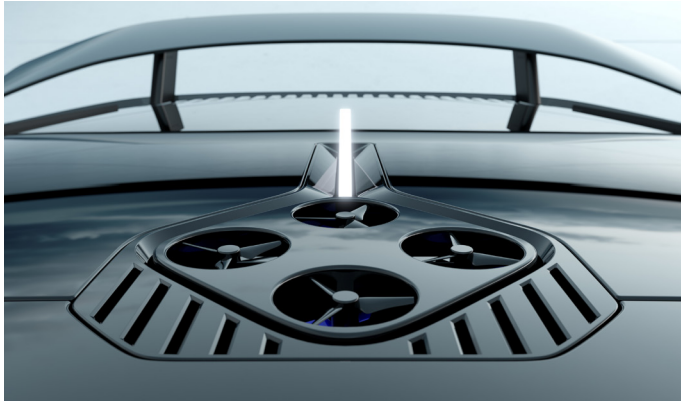

LEXUS LS COUPE CONCEPT

LEXUS LS COUPE CONCEPT

LEXUS LS COUPE CONCEPT

Beautiful yet Untamed

LEXUS SPORT CONCEPT

LEXUS SPORT CONCEPT

DISCOVER IMMERSION

- Innovative styling meets traditional sports-car soul
- Wide and low proportions born for high level dynamic performance
- The cockpit technology allows you to immerse yourself in the world of a next-generation sports car

LEXUS SPORT CONCEPT

LEXUS SPORT CONCEPT

LEXUS SPORT CONCEPT

LEXUS SPORT CONCEPT

Overtaken by Euphoria

LEXUS CATAMARAN CONCEPT

DISCOVER ESCAPISM

- A true “Luxury Space” with privacy created by the vast ocean and automatic ship navigation
- The rigid wingsail design is covered in solar panels enables quiet and sustainable ocean operation
- Bespoke interior design helps create a personal, private space for escape