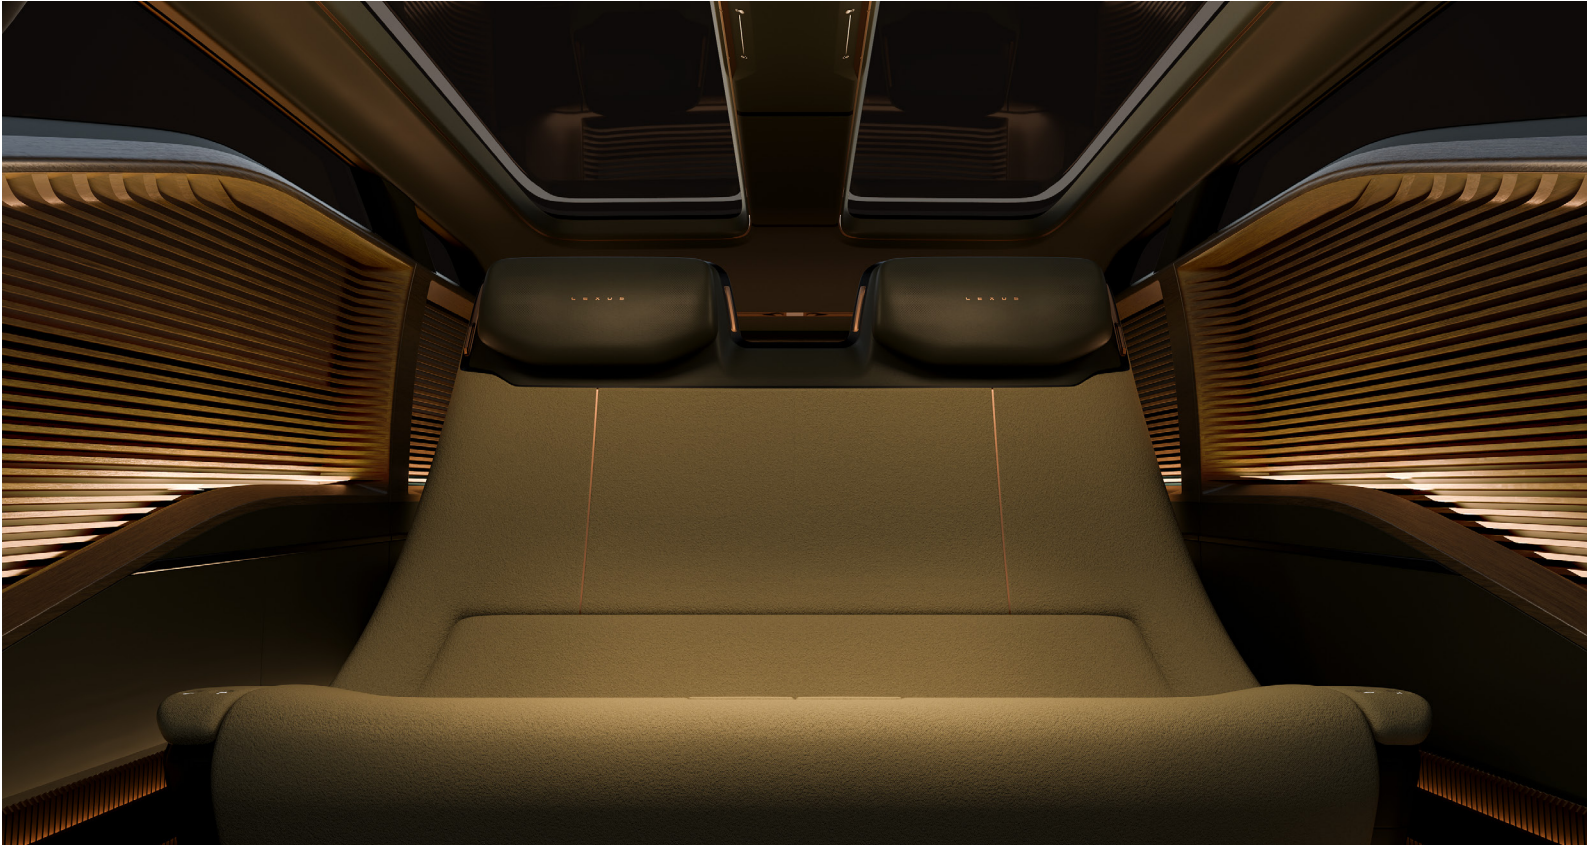

LEXUS LS CONCEPT