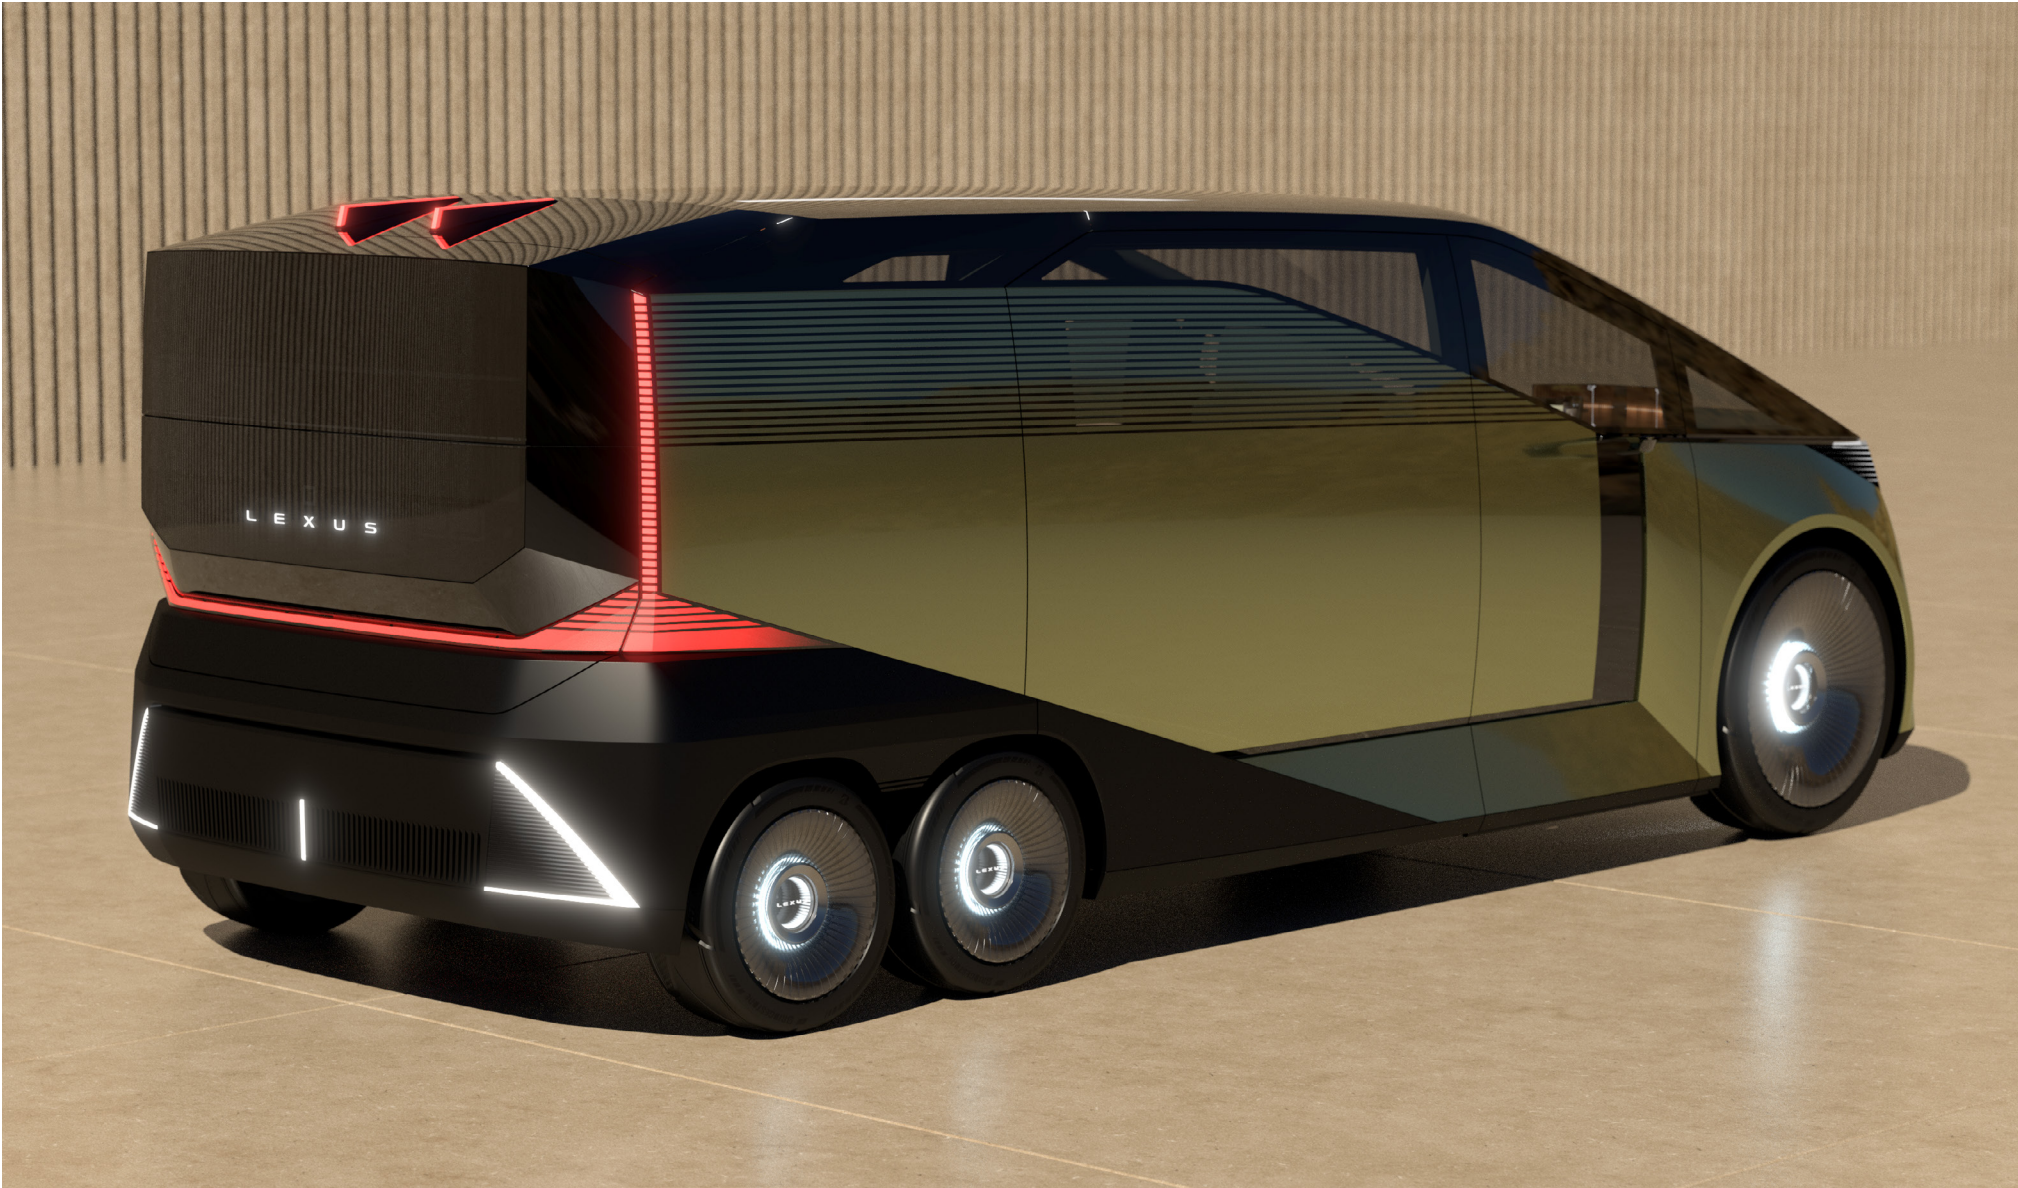

LEXUS LS CONCEPT