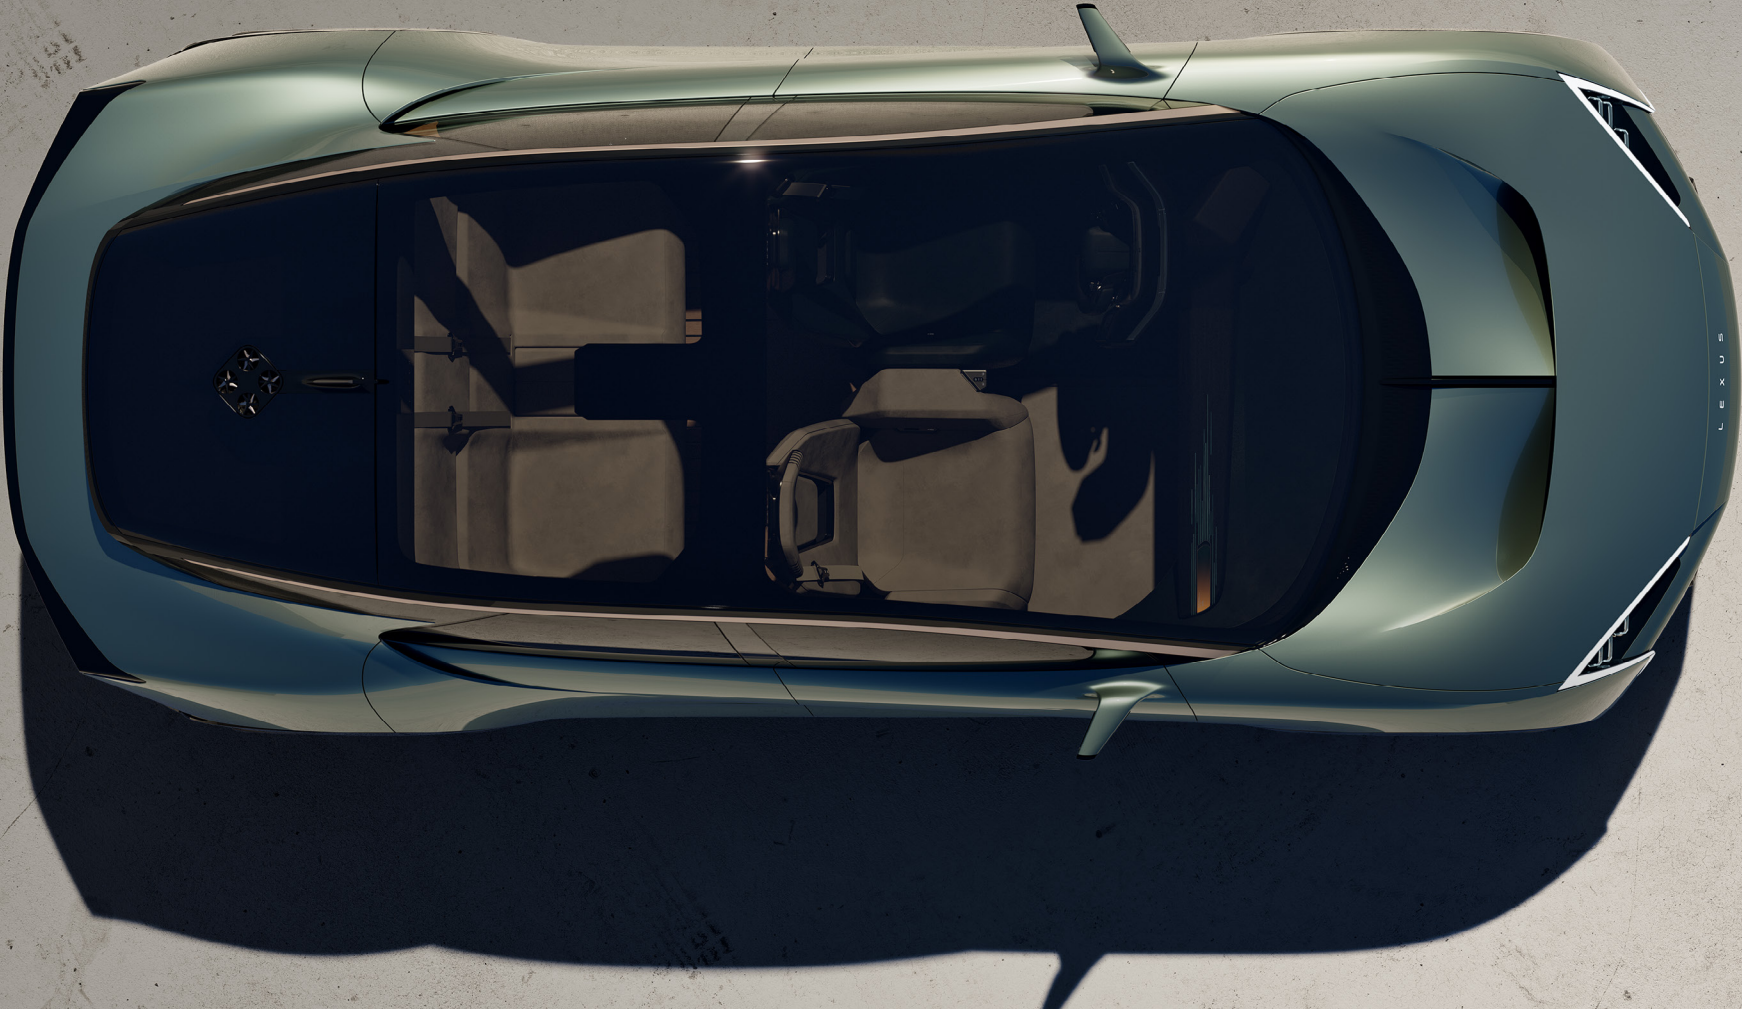

- Micro-mobility that allows you to move freely in small streets and alleys of cities
- An opulent single passenger finished in high quality materials
- This is a relaxing space for a new value of private travel experience enabled by fully automated driving

LEXUS LS MICRO CONCEPT

LEXUS LS MICRO CONCEPT

LEXUS LS MICRO CONCEPT

The City, Made Personal

LEXUS LS COUPE CONCEPT

LEXUS LS COUPE CONCEPT

DISCOVER DUALITY

- Balances high quality finishes and formal appearance with high level dynamic emotion
- Sporty, tight appearance offers wide interior space
- The Interior space offers seating technology for occupants to enjoy their own unique experience

LEXUS LS COUPE CONCEPT

LEXUS LS COUPE CONCEPT

LEXUS LS COUPE CONCEPT

Beautiful yet Untamed

LEXUS SPORT CONCEPT

LEXUS SPORT CONCEPT

DISCOVER IMMERSION

- Innovative styling meets traditional sports-car soul
- Wide and low proportions born for high level dynamic performance
- The cockpit technology allows you to immerse yourself in the world of a next-generation sports car