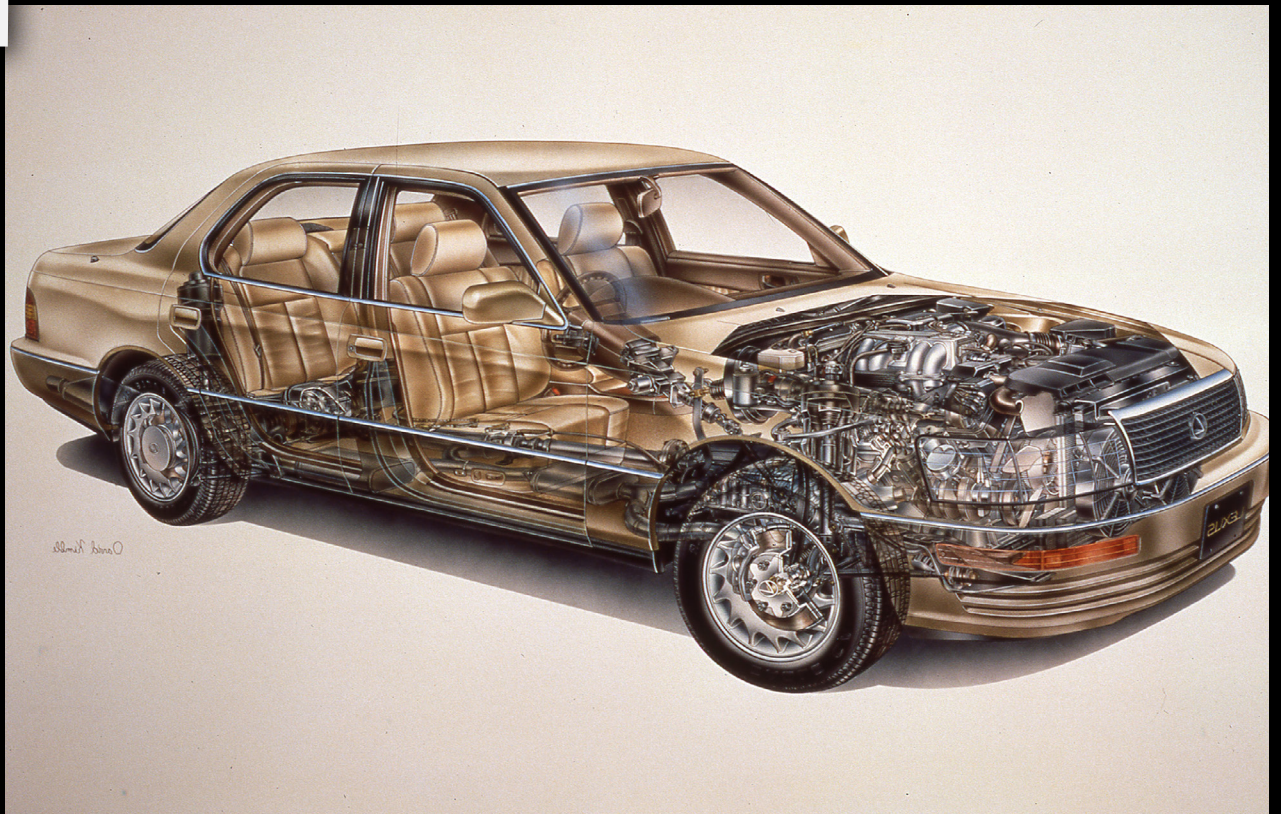

ORIGINAL LS