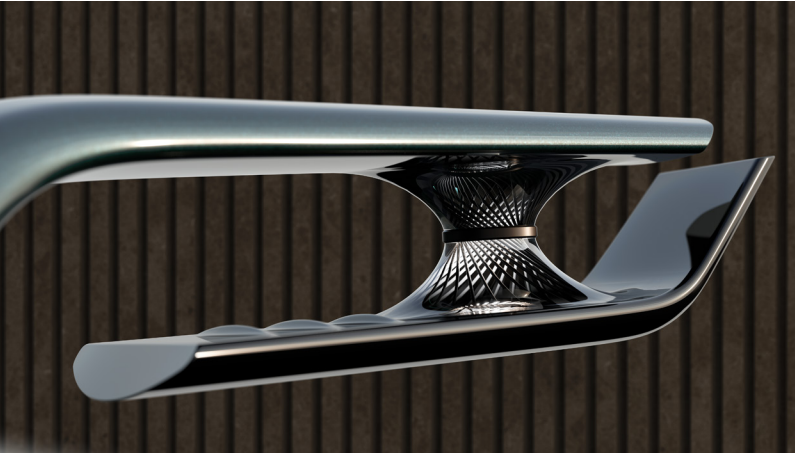

LEXUS LS MICRO CONCEPT

LEXUS LS MICRO CONCEPT

LEXUS LS MICRO CONCEPT

The City, Made Personal

LEXUS LS COUPE CONCEPT

LEXUS LS COUPE CONCEPT

DISCOVER DUALITY

- Balances high quality finishes and formal appearance with high level dynamic emotion
- Sporty, tight appearance offers wide interior space
- The Interior space offers seating technology for occupants to enjoy their own unique experience

LEXUS LS COUPE CONCEPT

LEXUS LS COUPE CONCEPT

LEXUS LS COUPE CONCEPT

Beautiful yet Untamed

LEXUS SPORT CONCEPT

LEXUS SPORT CONCEPT

DISCOVER IMMERSION

- Innovative styling meets traditional sports-car soul
- Wide and low proportions born for high level dynamic performance
- The cockpit technology allows you to immerse yourself in the world of a next-generation sports car