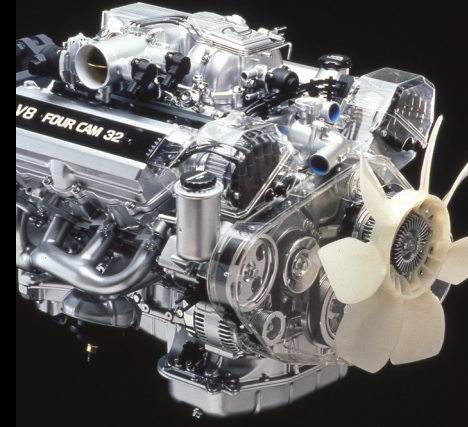

ORIGINAL LS