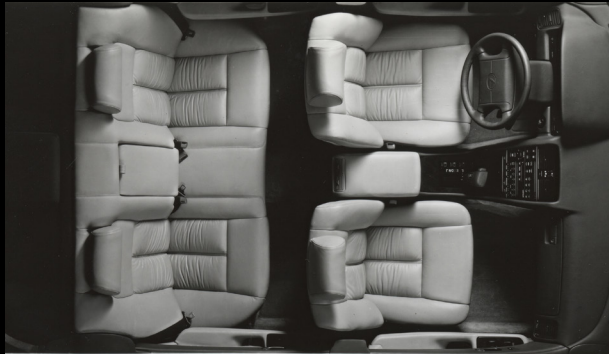

ORIGINAL LS